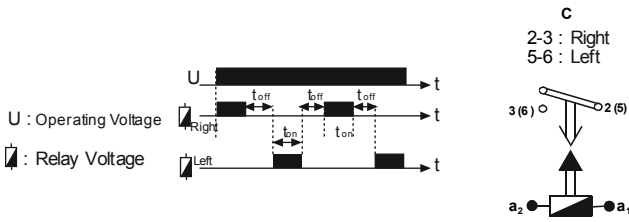

SPECIFICATIONS	SSR-2X	SER-Y/U
ENCLOSURE		
Dimensions	PK22	PK28
Protection Class		IP20
Weight		0,1kg/pcs
SUPPLY		
Operating Voltage	230 VAC	230 VAC - 24 VAC/DC
Operating Range		for $U_n \pm 20\%$(AC) ; for $U_n \pm 10\%$(DC)
Power Consumption		< 8 VA
OUTPUT		
Repeat Accuracy		± 0.1
Reset Time	100 msec.	120 msec.
Output Contact	2 CO; 10A, 2500VA, $\cos\phi=1$	2 NO; 5A, 1250VA
AMBIENT CONDITIONS		
Ambient Temperature; Humidity		-5 / +55°C ; % 85
CONNECTIONS		
Mounting		Rail Mounting, Terminals with Screw
Connection Types		Single phase 2 wires

Functions of SSR-2x