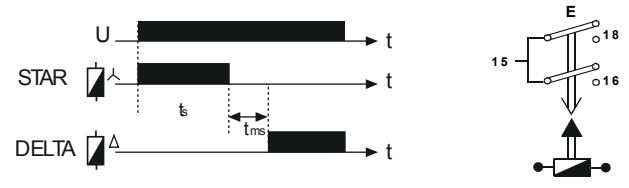

Functions of SER-Y/U