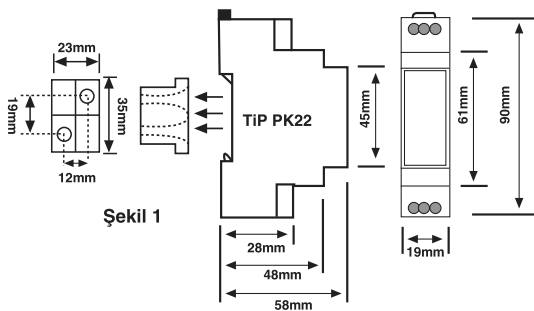

Size (Type PK 22)